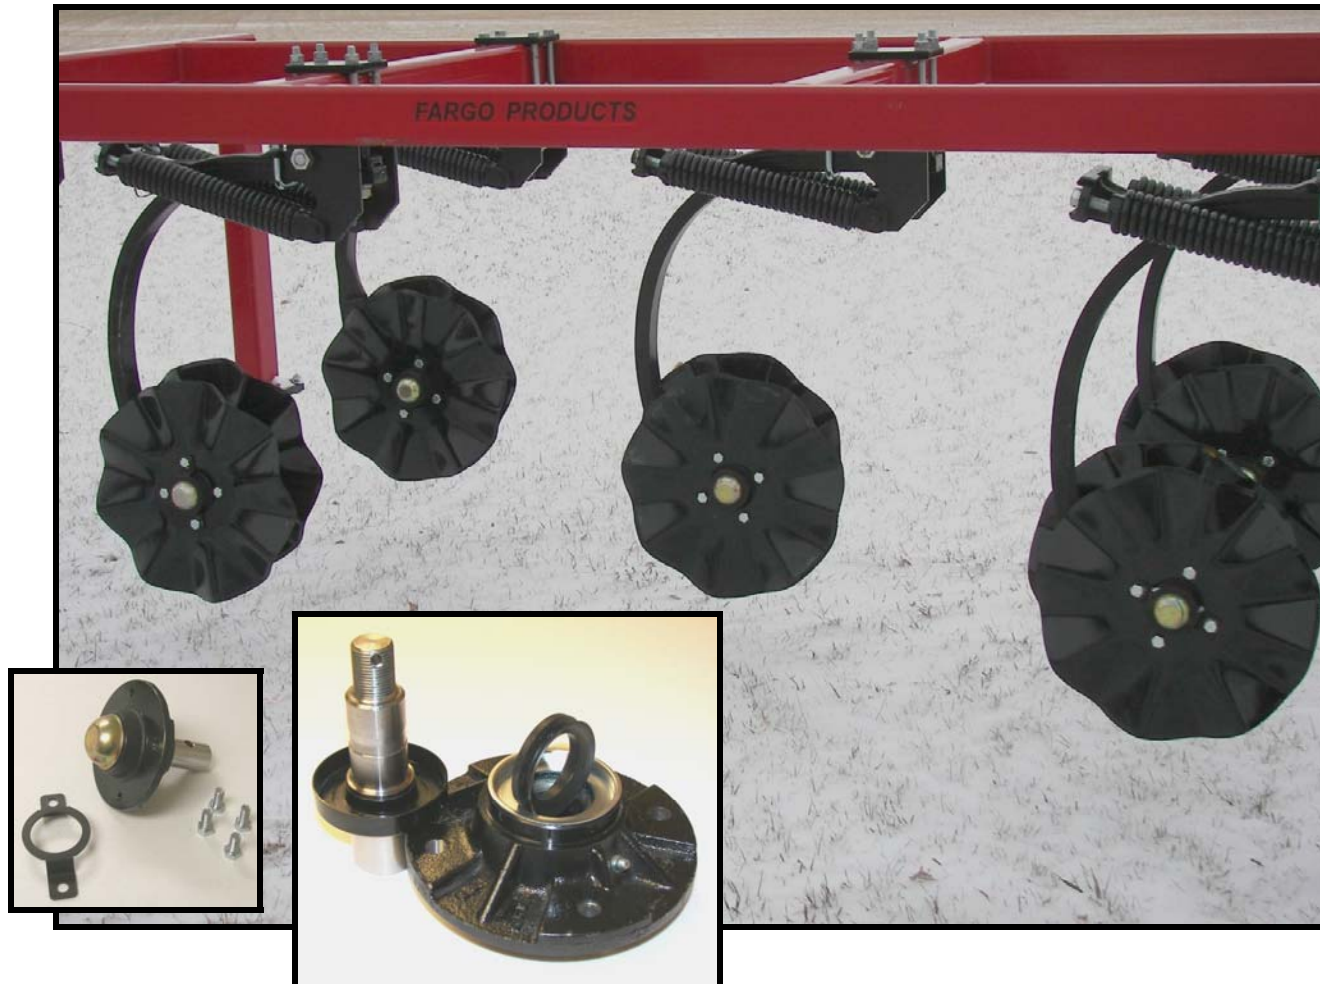

# VERTICAL TILLAGE COULTERS

**High speed light tillage, residue sizing and field leveling system**

## **Advantages of Vertical Tillage Coulters:**

- Excellent spring seedbed preparation
- Cover acres quickly
- Does not establish a soil compaction layer like most other tillage systems
- Does not bring corn root residue to the surface
- Get in the field earlier in the spring
- Does not dry soils like other more aggressive tillage systems
- Make almost any chisel plow with a 50° shank a vertical tillage system