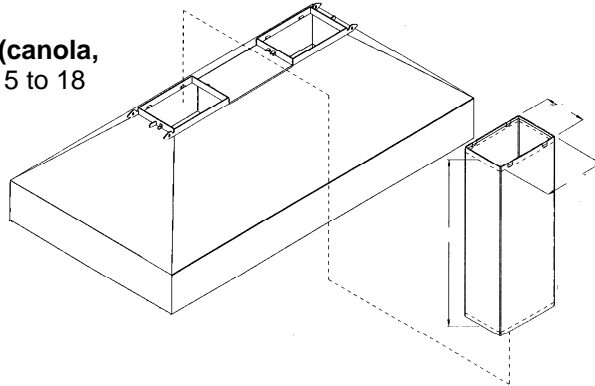

LOW VOLUME INSERT

The low volume insert is used when applying seed (canola, sunflowers) at very low rates. The insert holds from 15 to 18 fifty-pound bags of seed. With the insert installed, seed is confined to the area directly above the meter. By creating a smaller compartment for seed, the operator can monitor seed usage more accurately.

Fargo Aire:	<u>Order #</u>	<u>Price</u>
Model 2800	66549	\$310.00
Model 3350	66550	\$330.00

REPLACEMENT POLY / CUPPED AUGER FLIGHTING

(For the gentle handling of bulk seed)

<u>Order #</u>		<u>Complete Sections</u>	<u>Replacement Auger</u>
34186	7" x 18'	N/A	\$14.25
65903	8" x 18'	\$845.00	\$13.90
66104	10" x 21'	\$1,210.00	\$19.95