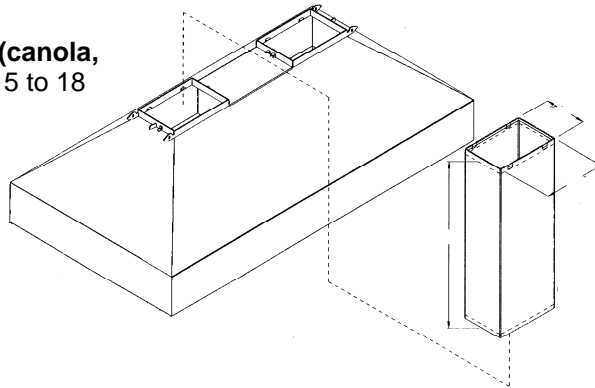

LOW VOLUME INSERT

The low volume insert is used when applying seed (canola, sunflowers) at very low rates. The insert holds from 15 to 18 fifty-pound bags of seed. With the insert installed, seed is confined to the area directly above the meter. By creating a smaller compartment for seed, the operator can monitor seed usage more accurately.

Fargo Aire:

Model 2800
Model 3350

<u>Order #</u>	<u>Price</u>
66549	\$310.00
66550	\$330.00

REPLACEMENT POLY / CUPPED AUGER FLIGHTING

(For the gentle handling of bulk seed)

<u>Order #</u>		<u>Complete Sections</u>	<u>Replacement Auger</u>
34186	7" x 18'	N/A	\$14.25
65903	8" x 18'	\$845.00	\$13.90
66104	10" x 21'	\$1,210.00	\$19.95