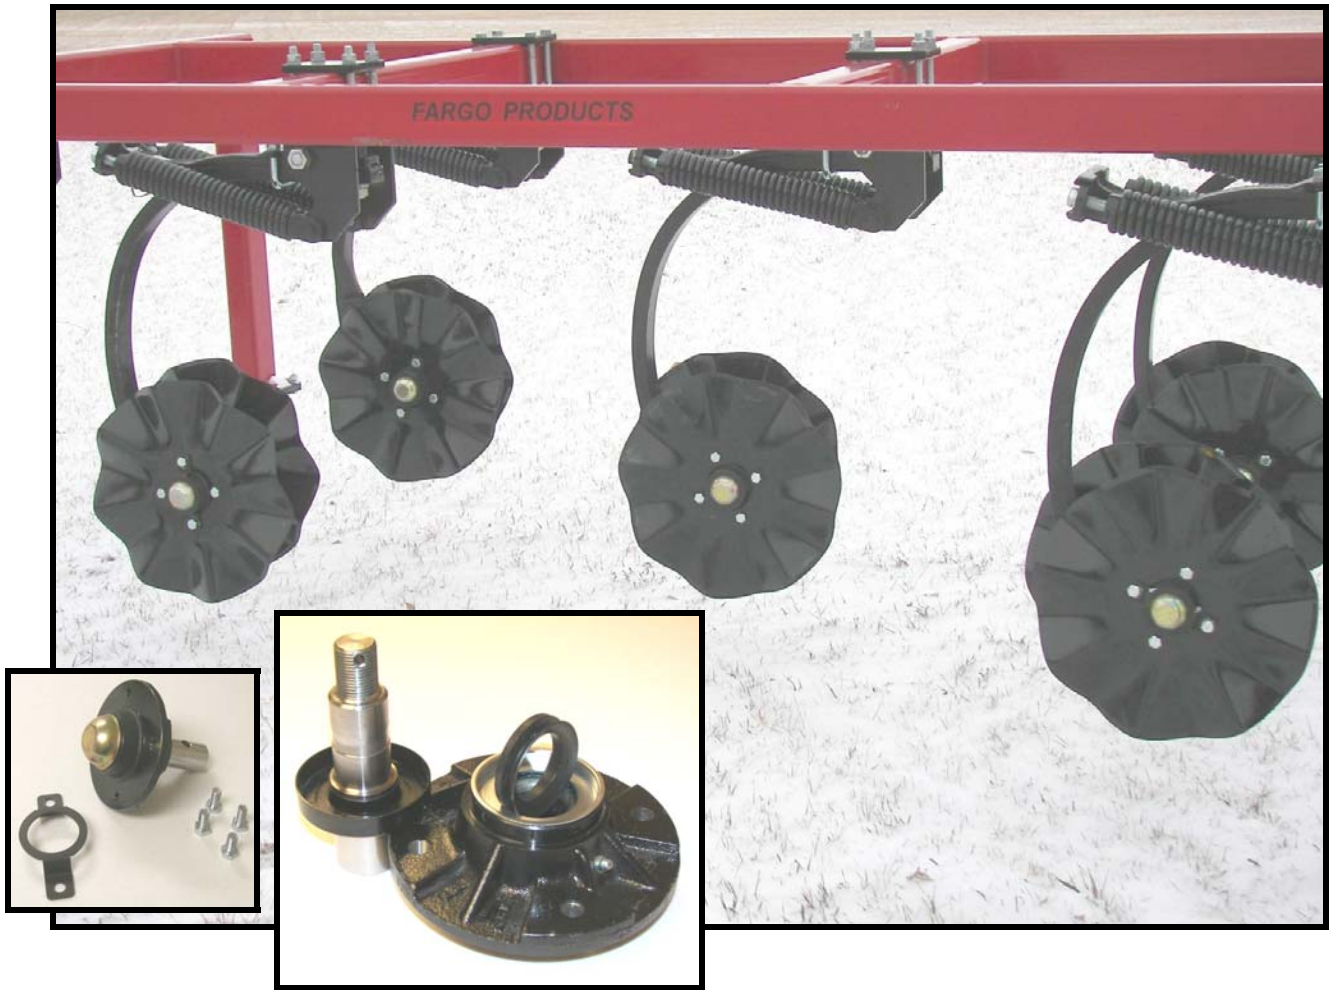

# VERTICAL TILLAGE COULTERS

**High speed light tillage, residue sizing and field leveling system**

### Advantages of vertical tillage coulters

- Excellent spring seedbed preparation
- Cover acres quickly
- Does not establish a soil compaction layer like most other tillage systems
- Does not bring corn root residue to the surface
- Get in the field earlier in the spring
- Does not dry soils like other more aggressive tillage systems
- Make almost any chisel plow with a 50° shank a vertical tillage system

<b>Twin Coulters Chisel Plow Conversion</b>	<u>Order #</u>	<u>Price</u>
	<b>33064</b>	<b>\$340.00</b> per shank

**Amity Technology**  
 2800 7<sup>th</sup> Ave. N Fargo, ND 58102  
 (701)232-4199 www.amitytech.com