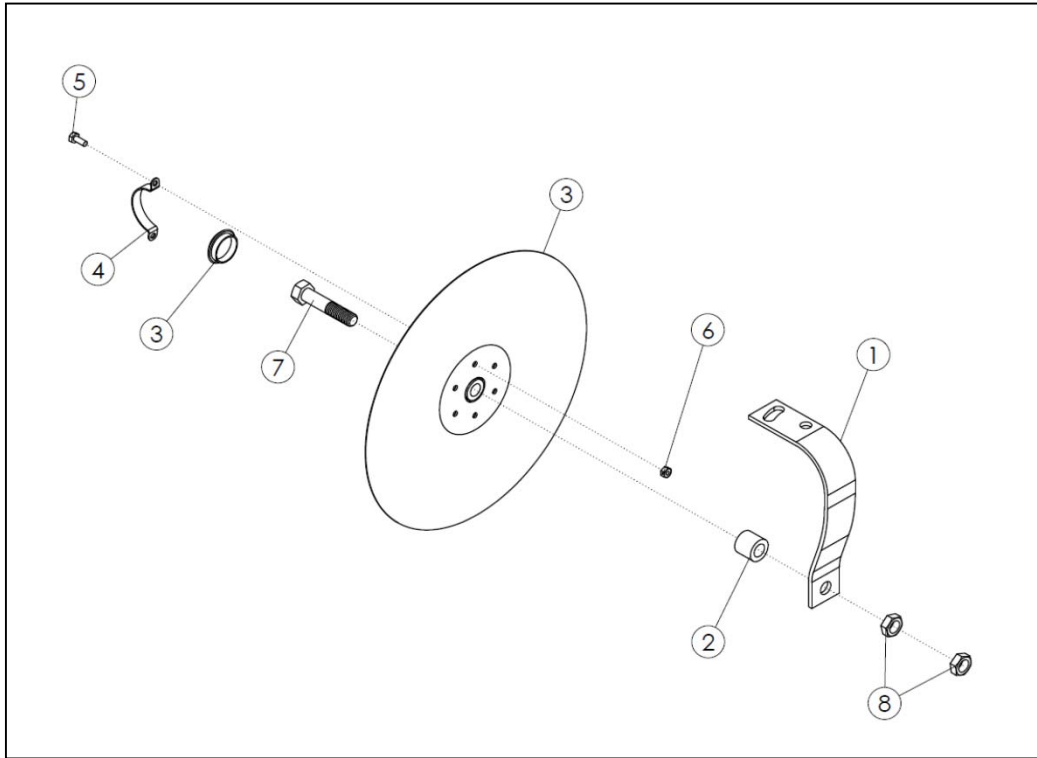

UNIVERSAL DISC LEVELER

EXCELLENT IN HEAVY RESIDUE

- Will fit almost any heavy duty shank
- Level seed bed
- Close furrow
- Great substitute for harrow levelers
- Very little residue bunching
- Different styles for edge on and c-shanks

PHONE 701-232-4199

VERSION B

PHONE 701-232-4199

VERSION B

ITEM	PART #	DESCRIPTION	QTY	PRICE
1	344094	CARRIER- CENTER	1	\$58.38
2	88303	WSHR HLK 1/21D(9/16ACT)	8	
3	88104	NUT-HEX: .50 NC ZP	8	
4	67402	BOLT-CARR 1/2-13X3 1-1/2	4	\$1.50
5	67133	PLATE-BACKING ZP	2	\$6.15
6	88356	NUT 2POSLK 3/4-10NC 5Z	1	
7	67409	SPACER-CENTER	1	\$11.90
8	67207	SPRING-TORSION	1	\$12.65
9	344109	BOLT-HEX: .75 X 6 X 1.00	1	\$8.40
10	344097	ASSY-DISC LEVELER ARM	1	\$64.50
11	344042	PLATE-WING A	1	\$17.05
12	344043	PLATE-WING B	1	\$17.05
13	89501	NUT TOP LK 1/4-20NC 5Z	2	
14	88475	BLT HEX 1/2-13NC X 1-1/2	4	
15	33036	WASHER-FLAT: .50 ZP HD	4	\$0.62
16	89010	BLT CRG 3/8-16NC X 1-1/4	4	
17	88103	NUT HEX 3/8-16NC 5Z	4	
18	66479	ASSY-RIGHT DISC ARM	1	\$89.25
19	66478	ASSY-LEFT DISC ARM	1	\$89.25
20	344105	WLDMT-HOSE HOLDER	1	\$13.30
21	344044	U-BOLT: .250 X 2.00 X 2 X	1	\$2.50

PHONE 701-232-4199

ITEM	PART #	DESCRIPTION	QTY	PRICE
1	234515	SPRING ARM DISC RH	1	\$26.90
	234514	SPRING ARM DISC LH	1	\$26.90
2	234516	TUBE SPACER	1	\$3.25
3	234965	DISC	1	\$41.65
4	234517	RETAINER, DUST CAP	1	\$2.85
5	66834	BOLT, HEX .25 X .625	2	\$0.12
6	1013427	NUT-CENTERLOCK	2	\$0.06
7	1011624	BOLT-HEX .63 X 3	1	\$1.05
8	1026259	NUT-JAM .63	2	\$0.28