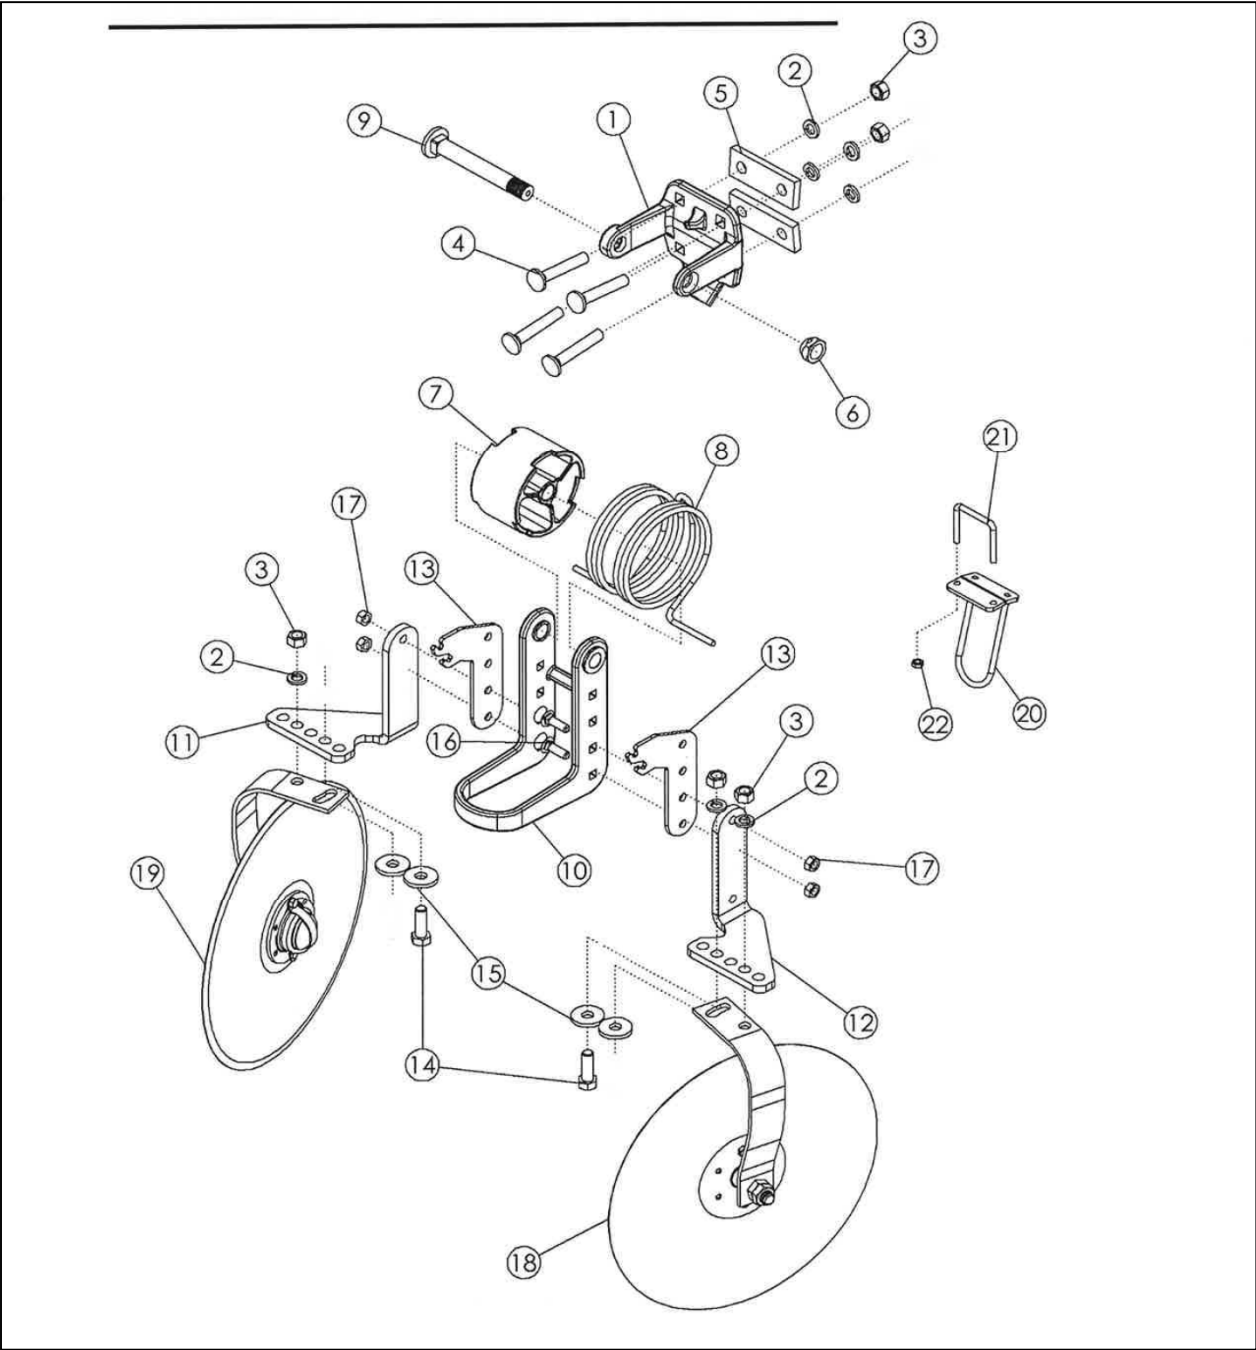

UNIVERSAL DISC LEVELER

EXCELLENT IN HEAVY RESIDUE

- Will fit almost any heavy duty shank
- Level seed bed
- Close furrow
- Great substitute for harrow levelers
- Very little residue bunching
- Different styles for edge on and c-shanks

Spring steel disc arm

Heavy duty bearing and seal

Large bushing at pivot

Heavy duty bearing and seal

Large bushing at pivot

Fully adjustable width and angle

ORDER # 67414

PRICE \$340.00

VERSION A

PHONE 701-232-4199

VERSION A

ITEM	PART #	DESCRIPTION	QTY	PRICE
1	67415	CENTER CARRIER	1	\$34.50
2	88303	WSHR HLK 1/21D(9/16ACT) Z	8	n/a
3	88104	NUT-HEX: .50 NC ZP	8	
4	67402	BOLT-CARR 1/2-13X3 1-1/2 THRD ZP	4	\$1.50
5	67133	PLATE-BACKING ZP	2	\$6.15
6	344003	NUT-CENTERLOCK .75 NC ZP	1	\$2.50
7	67409	SPACER-CENTER CARRIER	1	\$11.90
8	67207	SPRING-TORSION UNIVERSAL	1	\$12.65
9	34820	BOLT-CRG .75 X 5.75	1	\$3.22
10	67482	ASSY-DISC LEVELER ARM	1	\$46.00
11	344042	PLATE-WING A UNIVERSAL LONG	1	\$17.05
12	344043	PLATE-WING B UNIVERSAL LONG	1	\$17.05
13	67934	ARM-SHIFTER ZP	2	\$5.40
14	88475	BLT HEX 1/2-13NC X 1-1/2 5Z	4	
15	33036	WASHER-FLAT: .50 ZP HD	4	\$0.62
16	89010	BLT CRG 3/8-16NC X 1-1/4 5Z	4	
17	88103	NUT HEX 3/8-16NC 5Z	4	
18	66479	ASSY-RIGHT DISC ARM	1	\$89.25
19	66478	ASSY-LEFT DISC ARM	1	\$89.25
20	344105	WLDMT-HOSE HOLDER	1	\$13.30
21	344044	U-BOLT: .250 X 2.00 X 2 X 2.00	1	\$2.50
22	89501	NUTTOPLK1U ONC5Z	2	

PHONE 701-232-4199

ITEM	PART #	DESCRIPTION	QTY	PRICE
1	234515	SPRING ARM DISC RH	1	\$26.90
	234514	SPRING ARM DISC LH	1	\$26.90
2	234516	TUBE SPACER	1	\$3.25
3	234965	DISC	1	\$41.65
4	234517	RETAINER, DUST CAP	1	\$2.85
5	66834	BOLT, HEX .25 X .625	2	\$0.12
6	1013427	NUT-CENTERLOCK	2	\$0.06
7	1011624	BOLT-HEX .63 X 3	1	\$1.05
8	1026259	NUT-JAM .63	2	\$0.28