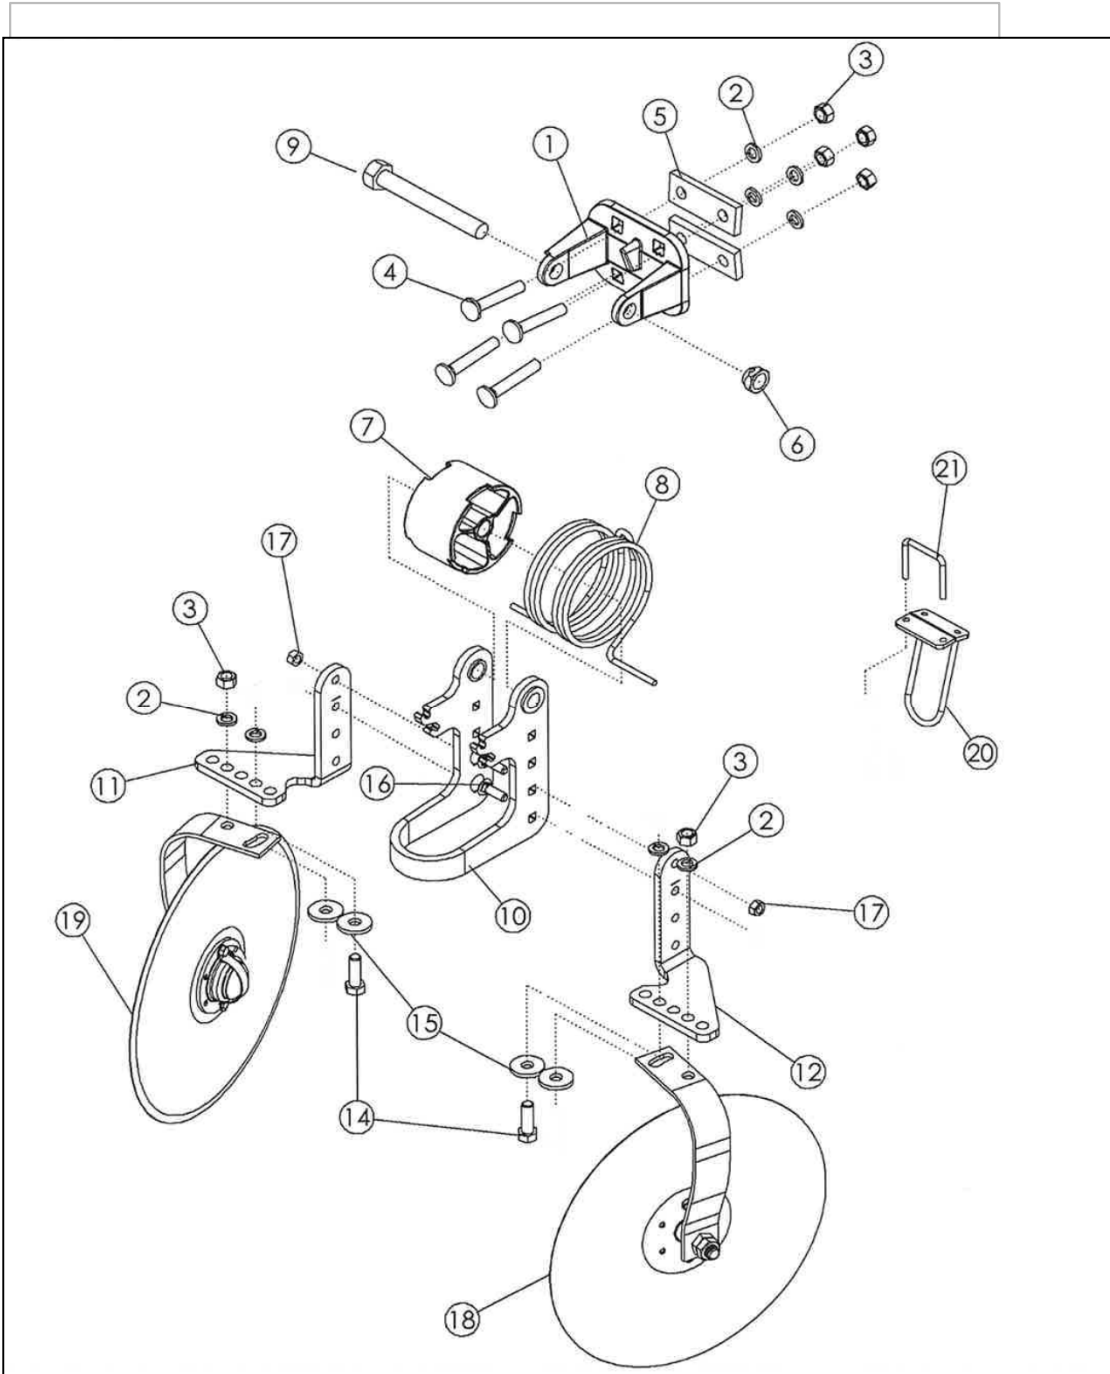

VERSION B

PHONE 701-232-4199

VERSION B

ITEM	PART #	DESCRIPTION	QTY	PRICE
1	344094	CARRIER- CENTER	1	$58.38
2	88303	WSHR HLK 1/21D(9/16ACT)	8	
3	88104	NUT-HEX: .50 NC ZP	8	
4	67402	BOLT-CARR 1/2-13X3 1-1/2	4	$1.50
5	67133	PLATE-BACKING ZP	2	$6.15
6	88356	NUT 2POSLK 3/4-10NC 5Z	1	
7	67409	SPACER-CENTER	1	$11.90
8	67207	SPRING-TORSION	1	$12.65
9	344109	BOLT-HEX: .75 X 6 X 1.00	1	$8.40
10	344097	ASSY-DISC LEVELER ARM	1	$64.50
11	344042	PLATE-WING A	1	$17.05
12	344043	PLATE-WING B	1	$17.05
13	89501	NUT TOP LK 1/4-20NC 5Z	2	
14	88475	BLT HEX 1/2-13NC X 1-1/2	4	
15	33036	WASHER-FLAT: .50 ZP HD	4	$0.62
16	89010	BLT CRG 3/8-16NC X 1-1/4	4	
17	88103	NUT HEX 3/8-16NC 5Z	4	
18	66479	ASSY-RIGHT DISC ARM	1	$89.25
19	66478	ASSY-LEFT DISC ARM	1	$89.25
20	344105	WLDMT-HOSE HOLDER	1	$13.30
21	344044	U-BOLT: .250 X 2.00 X 2 X	1	$2.50

PHONE 701-232-4199